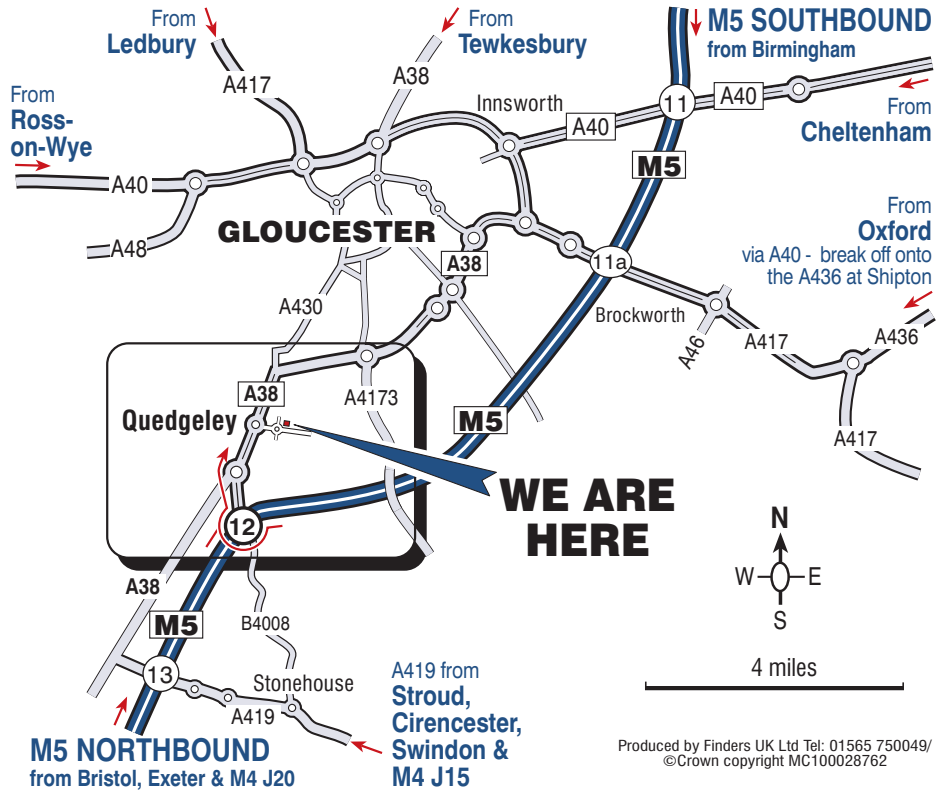

From the M5

Exit at junction 12 and follow A38 signs towards Gloucester.

After about one mile you will arrive at the Waterwells Roundabout and take the second exit. This will take you into Waterwells Business Park.

Once in the park continue to the roundabout and take the second exit (straight on). Our entrance is then the first on the left.

Parking Instructions: visitors temporary parking is signposted and can be found at the front of the building. All visitors must report immediately to reception upon arrival.

From Other Directions

Select your approach route from the map on the right.

In most cases it is possible to join the motorway when near to Gloucester, then follow directions above.

Alternative routes are shown on the map.