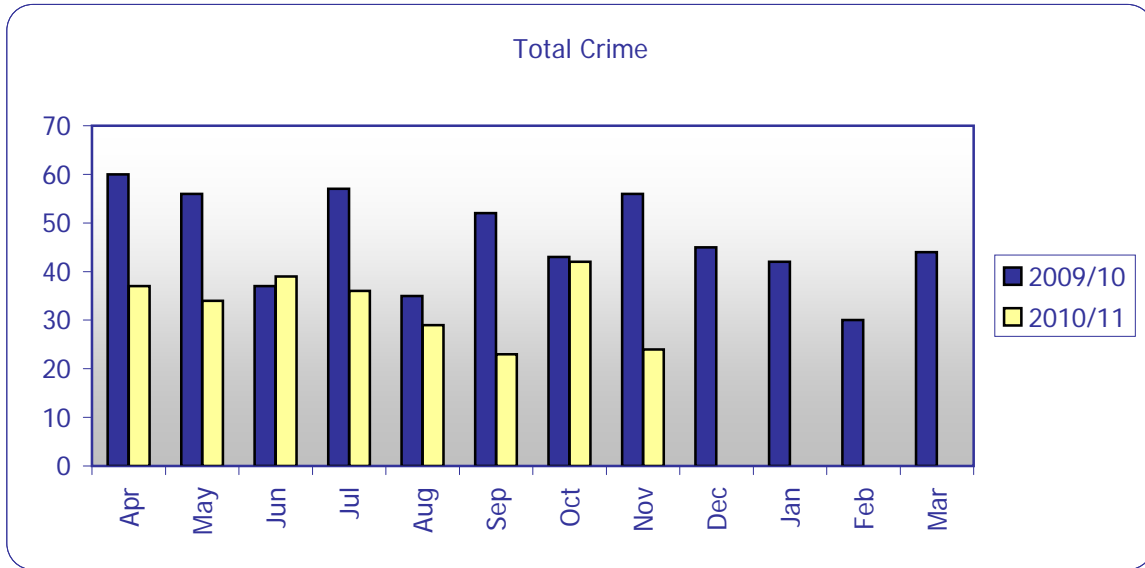

Longlevens and Elmbridge

Nov-10

	Dec-09	Jan-10	Feb-10	Mar-10	Apr-10	May-10	Jun-10	Jul-10	Aug-10	Sep-10	Oct-10	Nov-10
Serious Violent Crime	0	0	0	0	0	0	0	0	0	0	0	0
Assault with Less Serious Injury	6	2	2	6	3	2	4	3	3	2	0	2
Other Violent Crime	5	1	0	0	1	3	5	2	2	0	5	1
Domestic Burglary	0	1	2	3	5	2	2	5	1	2	2	1
Other Burglary	4	4	1	8	2	2	2	2	2	5	4	3
Robbery	0	0	0	1	0	1	0	0	0	0	0	2
Theft Of Vehicle	1	0	1	0	0	4	1	0	0	0	1	1
Theft From Vehicle	2	6	9	3	1	2	3	2	1	2	7	1
Other Theft	9	7	5	14	10	7	11	11	9	7	14	6
Criminal Damage	8	15	6	6	5	9	7	3	4	1	4	2
Drugs Offences	3	2	1	1	1	1	4	4	1	1	1	1
All Crime	45	42	30	44	37	34	39	36	29	23	42	24

Sanction Detection Rate	24%	19%	27%	11%	46%	24%	13%	17%	21%	52%	31%	38%
-------------------------	-----	-----	-----	-----	-----	-----	-----	-----	-----	-----	-----	-----

ASB Incidents	29	42	34	33	29	35	57	44	38	23	38	21
---------------	----	----	----	----	----	----	----	----	----	----	----	----