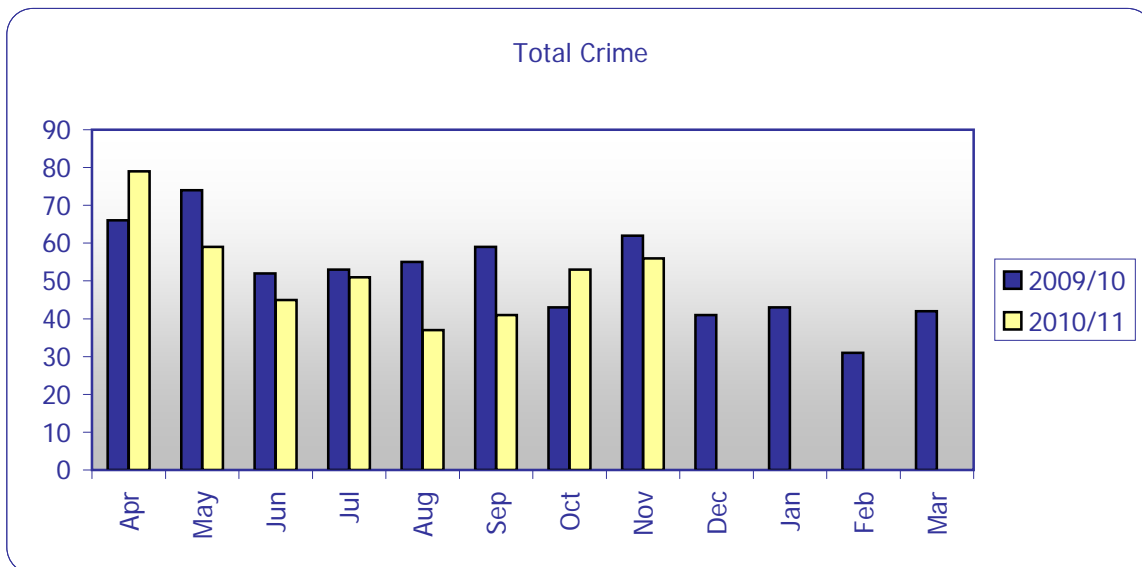

# Hucclecote, Abbey, and Upton St. Leonards

Nov-10

	Dec-09	Jan-10	Feb-10	Mar-10	Apr-10	May-10	Jun-10	Jul-10	Aug-10	Sep-10	Oct-10	Nov-10
Serious Violent Crime	1	1	0	0	0	1	1	0	0	0	0	0
Assault with Less Serious Injury	2	1	0	4	2	9	6	3	3	7	2	4
Other Violent Crime	4	5	3	2	2	3	7	1	10	3	4	7
Domestic Burglary	3	1	3	2	5	2	0	8	3	3	5	4
Other Burglary	3	2	7	7	15	4	3	6	4	7	4	6
Robbery	0	0	0	0	0	0	1	0	0	1	0	1
Theft Of Vehicle	0	2	1	2	1	2	1	0	0	3	2	2
Theft From Vehicle	7	7	4	8	18	6	2	2	2	5	6	7
Other Theft	5	9	4	8	19	13	12	13	4	6	15	10
Criminal Damage	15	10	6	8	14	15	10	12	9	6	10	11
Drugs Offences	0	0	1	0	1	0	2	4	0	0	0	2
All Crime	41	43	31	42	79	59	45	51	37	41	53	56

Sanction Detection Rate	51%	56%	16%	21%	10%	14%	31%	16%	41%	20%	26%	18%
-------------------------	-----	-----	-----	-----	-----	-----	-----	-----	-----	-----	-----	-----

ASB Incidents	41	36	55	57	75	61	76	83	89	60	55	46
---------------	----	----	----	----	----	----	----	----	----	----	----	----