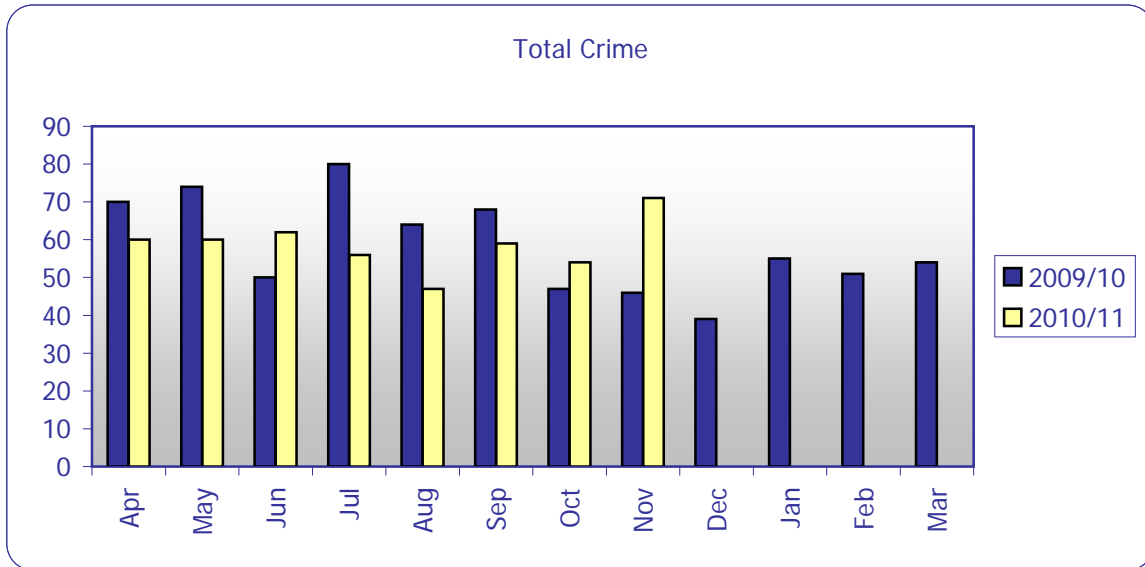

Barnwood

Nov-10

	Dec-09	Jan-10	Feb-10	Mar-10	Apr-10	May-10	Jun-10	Jul-10	Aug-10	Sep-10	Oct-10	Nov-10
Serious Violent Crime	0	1	0	0	1	1	0	0	0	0	0	0
Assault with Less Serious Injury	3	2	2	1	3	4	4	5	5	6	3	3
Other Violent Crime	3	3	11	6	7	7	6	4	2	2	5	6
Domestic Burglary	4	7	2	3	3	2	4	2	0	1	6	1
Other Burglary	4	8	4	4	4	6	4	3	5	6	3	11
Robbery	0	0	0	0	0	1	1	0	0	1	0	1
Theft Of Vehicle	0	1	1	0	1	1	3	3	3	1	0	4
Theft From Vehicle	7	2	5	7	12	5	9	4	2	4	11	7
Other Theft	10	17	9	10	11	9	12	17	13	20	14	17
Criminal Damage	5	8	10	7	13	14	8	13	9	7	7	10
Drugs Offences	2	1	3	4	0	1	3	1	4	4	1	8
All Crime	39	55	51	54	60	60	62	56	47	59	54	71

Sanction Detection Rate	38%	13%	31%	26%	28%	38%	39%	20%	26%	24%	24%	25%
-------------------------	-----	-----	-----	-----	-----	-----	-----	-----	-----	-----	-----	-----

ASB Incidents	39	72	116	131	122	122	143	135	140	121	128	111
---------------	----	----	-----	-----	-----	-----	-----	-----	-----	-----	-----	-----