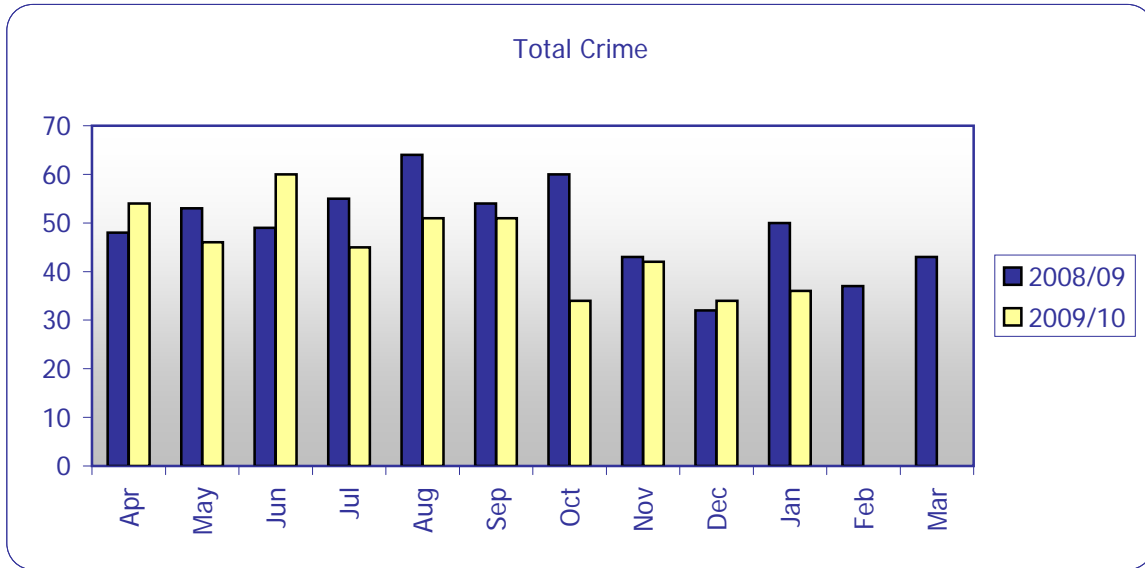

# Newent

Jan-10

	Feb-09	Mar-09	Apr-09	May-09	Jun-09	Jul-09	Aug-09	Sep-09	Oct-09	Nov-09	Dec-09	Jan-10
Serious Violent Crime	0	0	1	2	0	0	1	0	1	0	0	1
Assault with Less Serious Injury	4	6	7	2	5	5	4	6	4	3	1	2
Other Violent Crime	5	5	8	4	6	1	5	3	2	7	3	3
Domestic Burglary	3	2	0	2	1	4	0	1	1	1	2	1
Other Burglary	4	4	7	4	11	7	8	4	3	3	6	4
Robbery	0	0	0	0	0	0	0	0	0	0	0	0
Theft Of Vehicle	1	1	0	0	3	2	1	3	0	1	2	2
Theft From Vehicle	6	3	8	2	2	1	1	6	2	2	2	5
Other Theft	7	11	9	15	11	11	10	11	10	9	9	10
Criminal Damage	5	8	14	13	14	9	17	7	10	11	5	8
Drugs Offences	0	0	0	0	1	2	3	7	0	0	0	0
All Crime	37	43	54	46	60	45	51	51	34	42	34	36

Sanction Detection Rate	38%	9%	11%	9%	20%	29%	29%	51%	15%	12%	32%	19%
-------------------------	-----	----	-----	----	-----	-----	-----	-----	-----	-----	-----	-----

ASB Incidents	28	39	51	50	46	42	44	35	37	21	22	24
---------------	----	----	----	----	----	----	----	----	----	----	----	----