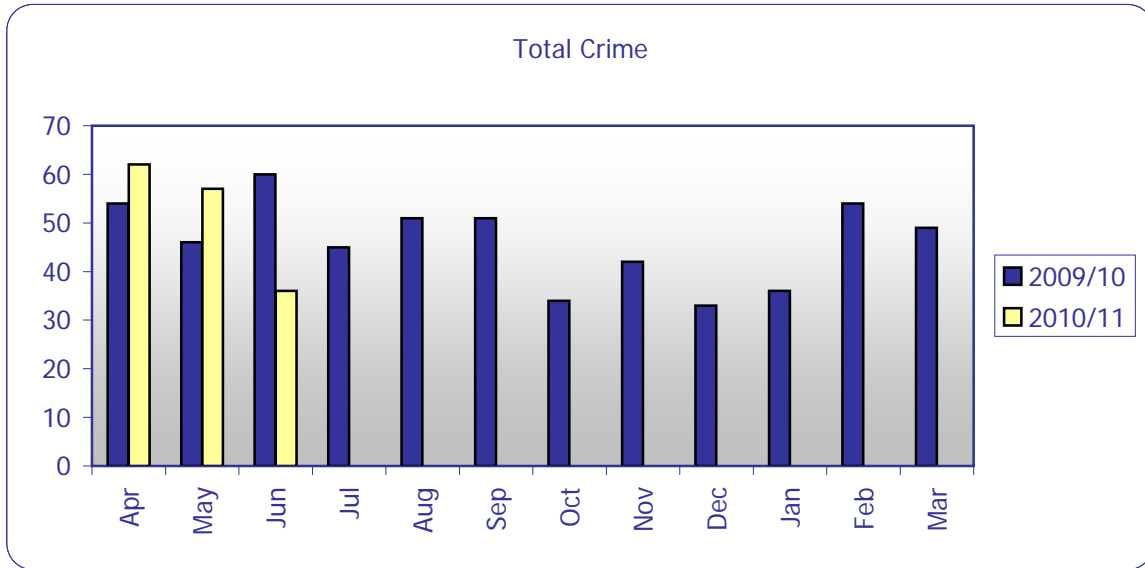

# Newent

Jun-10

	Jul-09	Aug-09	Sep-09	Oct-09	Nov-09	Dec-09	Jan-10	Feb-10	Mar-10	Apr-10	May-10	Jun-10
Serious Violent Crime	0	1	0	1	0	0	1	0	1	0	1	1
Assault with Less Serious Injury	5	4	6	4	3	1	2	4	4	4	5	2
Other Violent Crime	1	5	3	2	7	3	3	5	4	4	2	5
Domestic Burglary	4	0	1	1	1	2	1	3	1	1	1	4
Other Burglary	7	8	4	3	3	6	4	6	4	9	6	5
Robbery	0	0	0	0	0	0	0	0	0	0	0	0
Theft Of Vehicle	2	1	3	0	1	2	2	2	3	2	1	0
Theft From Vehicle	1	1	6	2	2	2	5	4	4	2	8	5
Other Theft	11	10	11	10	9	9	10	12	10	14	14	4
Criminal Damage	9	17	7	10	11	5	8	12	15	20	18	7
Drugs Offences	2	3	7	0	0	0	0	3	0	0	1	0
All Crime	45	51	51	34	42	33	36	54	49	62	57	36

Sanction Detection Rate	29%	29%	51%	15%	12%	33%	19%	24%	27%	18%	5%	19%
-------------------------	-----	-----	-----	-----	-----	-----	-----	-----	-----	-----	----	-----

ASB Incidents	42	44	35	37	21	22	25	29	33	39	22	56
---------------	----	----	----	----	----	----	----	----	----	----	----	----