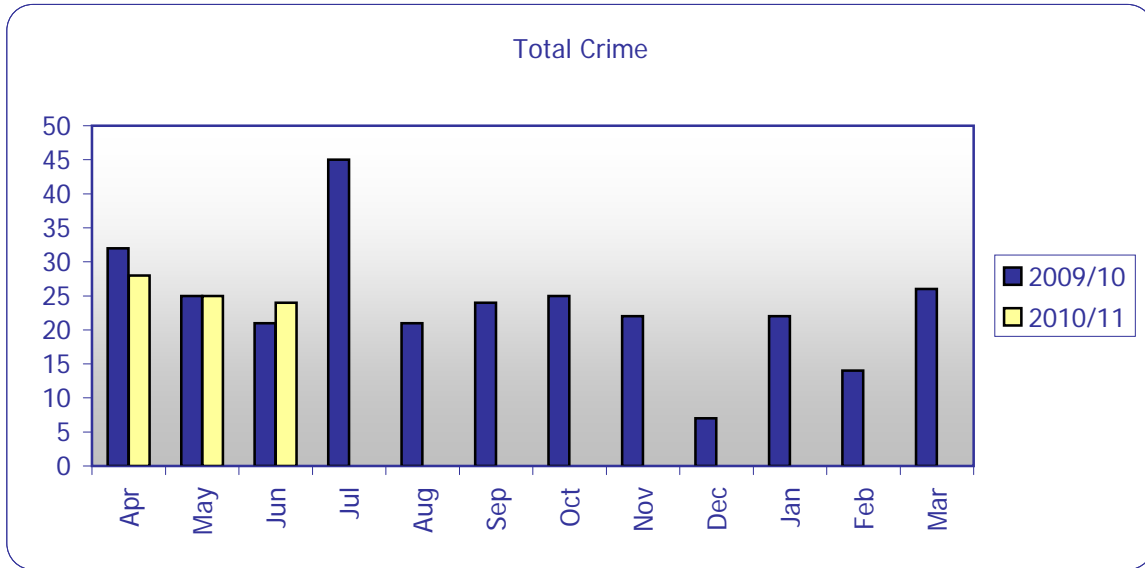

Moreton-in-Marsh

Jun-10

	Jul-09	Aug-09	Sep-09	Oct-09	Nov-09	Dec-09	Jan-10	Feb-10	Mar-10	Apr-10	May-10	Jun-10
Serious Violent Crime	0	1	0	1	1	0	1	0	0	0	0	0
Assault with Less Serious Injury	1	1	4	4	3	0	3	1	0	2	1	0
Other Violent Crime	4	5	0	2	3	2	2	1	2	4	1	1
Domestic Burglary	2	2	2	4	3	0	0	1	0	0	0	4
Other Burglary	16	1	4	3	2	2	4	3	7	5	4	2
Robbery	0	0	0	0	1	0	0	0	0	0	0	0
Theft Of Vehicle	1	1	0	0	0	0	0	2	1	2	2	2
Theft From Vehicle	5	0	2	1	0	0	2	0	2	4	7	6
Other Theft	8	5	4	6	3	1	4	1	5	7	3	4
Criminal Damage	6	4	3	3	5	2	4	1	3	1	5	2
Drugs Offences	0	0	4	1	0	0	0	0	1	1	0	1
All Crime	45	21	24	25	22	7	22	14	26	28	25	24

Sanction Detection Rate	13%	33%	71%	12%	14%	71%	36%	29%	12%	21%	16%	8%
-------------------------	-----	-----	-----	-----	-----	-----	-----	-----	-----	-----	-----	----

ASB Incidents	13	21	13	25	14	8	9	5	13	18	19	21
---------------	----	----	----	----	----	---	---	---	----	----	----	----