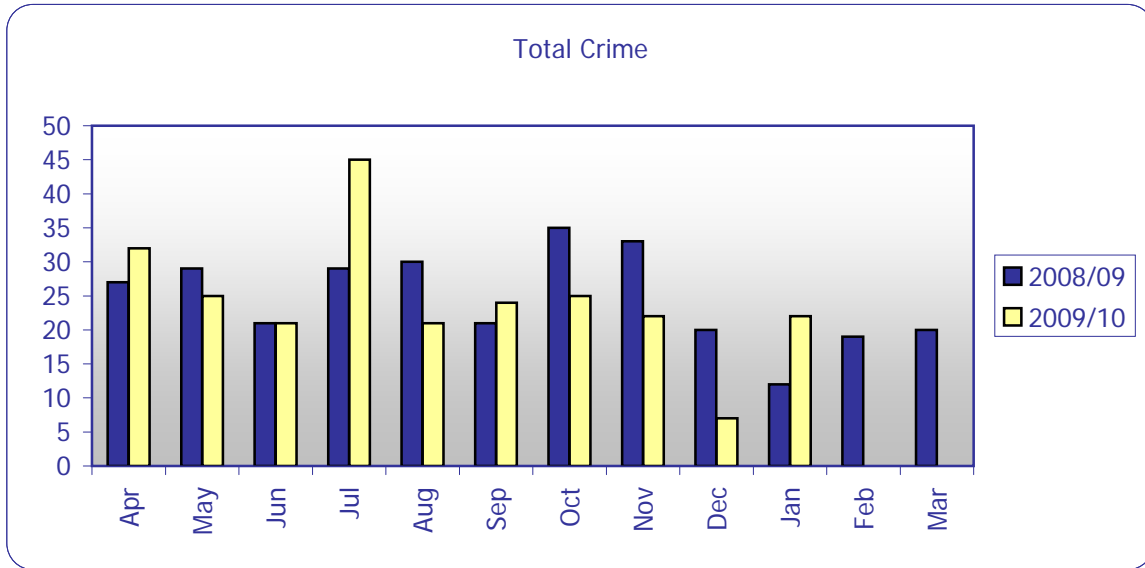

# Moreton-in-Marsh

Jan-10

	Feb-09	Mar-09	Apr-09	May-09	Jun-09	Jul-09	Aug-09	Sep-09	Oct-09	Nov-09	Dec-09	Jan-10
Serious Violent Crime	0	1	0	0	0	0	1	0	1	1	0	1
Assault with Less Serious Injury	2	4	4	1	2	1	1	4	4	3	0	3
Other Violent Crime	2	3	3	2	3	4	5	0	2	3	2	2
Domestic Burglary	1	0	1	2	2	2	2	2	4	3	0	0
Other Burglary	5	1	3	5	4	16	1	4	3	2	2	4
Robbery	0	0	0	0	0	0	0	0	0	1	0	0
Theft Of Vehicle	1	0	0	1	1	1	1	0	0	0	0	0
Theft From Vehicle	1	1	2	0	1	5	0	2	1	0	0	2
Other Theft	2	4	9	8	2	8	5	4	6	3	1	4
Criminal Damage	4	6	8	6	3	6	4	3	3	5	2	4
Drugs Offences	0	0	0	0	0	0	0	4	1	0	0	0
All Crime	19	20	32	25	21	45	21	24	25	22	7	22

Sanction Detection Rate	16%	30%	16%	28%	5%	13%	33%	71%	12%	14%	71%	36%
-------------------------	-----	-----	-----	-----	----	-----	-----	-----	-----	-----	-----	-----

ASB Incidents	15	13	15	15	15	13	21	13	25	14	8	9
---------------	----	----	----	----	----	----	----	----	----	----	---	---