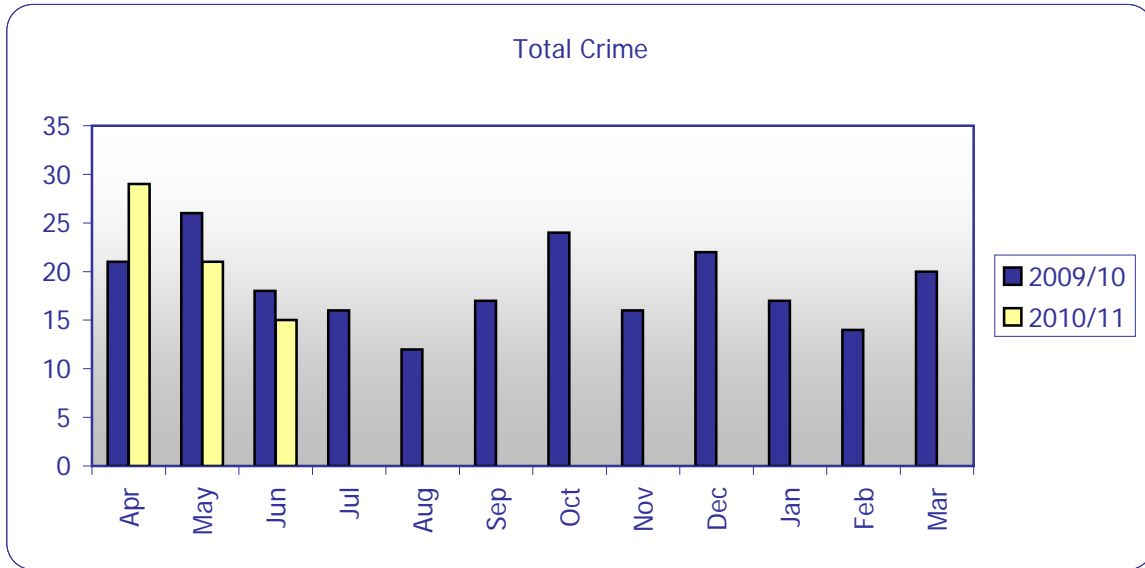

Lansdown

Jun-10

	Jul-09	Aug-09	Sep-09	Oct-09	Nov-09	Dec-09	Jan-10	Feb-10	Mar-10	Apr-10	May-10	Jun-10
Serious Violent Crime	0	0	0	0	0	0	1	0	0	0	0	0
Assault with Less Serious Injury	0	0	0	0	1	1	1	2	0	0	0	2
Other Violent Crime	0	0	0	0	0	3	2	0	0	0	1	0
Domestic Burglary	1	1	4	6	2	2	2	0	6	4	0	1
Other Burglary	3	4	2	4	1	5	1	1	6	5	2	3
Robbery	0	0	0	0	0	0	0	0	1	0	0	0
Theft Of Vehicle	0	0	1	0	1	0	0	0	0	1	1	0
Theft From Vehicle	3	1	2	4	3	5	2	1	1	1	5	3
Other Theft	5	3	3	8	3	1	2	1	4	10	4	5
Criminal Damage	2	3	5	2	1	4	3	7	2	6	7	1
Drugs Offences	2	0	0	0	3	0	2	2	0	1	1	0
All Crime	16	12	17	24	16	22	17	14	20	29	21	15

Sanction Detection Rate	13%	8%	0%	8%	38%	18%	35%	14%	0%	10%	14%	40%
-------------------------	-----	----	----	----	-----	-----	-----	-----	----	-----	-----	-----

ASB Incidents	4	11	5	11	9	7	6	6	4	12	13	15
---------------	---	----	---	----	---	---	---	---	---	----	----	----