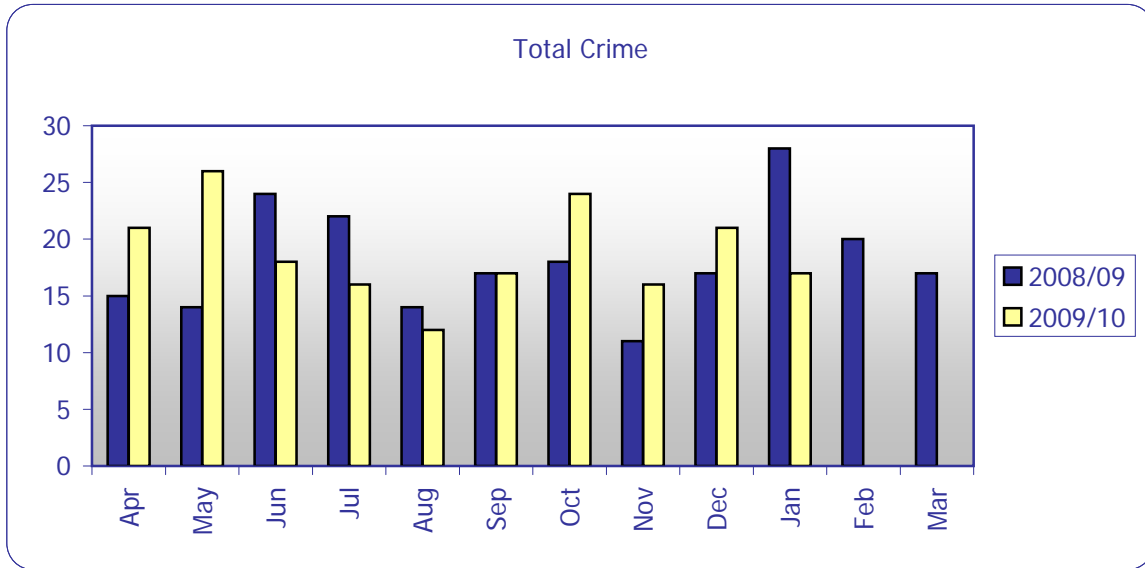

Lansdown

Jan-10

	Feb-09	Mar-09	Apr-09	May-09	Jun-09	Jul-09	Aug-09	Sep-09	Oct-09	Nov-09	Dec-09	Jan-10
Serious Violent Crime	0	0	0	2	0	0	0	0	0	0	0	1
Assault with Less Serious Injury	0	0	1	1	1	0	0	0	0	1	1	1
Other Violent Crime	2	0	0	1	3	0	0	0	0	0	2	2
Domestic Burglary	1	0	4	4	1	1	1	4	6	2	2	2
Other Burglary	2	2	5	2	0	3	4	2	4	1	5	1
Robbery	0	0	0	0	0	0	0	0	0	0	0	0
Theft Of Vehicle	0	1	0	0	0	0	0	1	0	1	0	0
Theft From Vehicle	11	2	1	3	4	3	1	2	4	3	5	2
Other Theft	1	3	2	3	4	5	3	3	8	3	1	2
Criminal Damage	1	5	7	6	3	2	3	5	2	1	4	3
Drugs Offences	1	3	0	2	1	2	0	0	0	3	0	2
All Crime	20	17	21	26	18	16	12	17	24	16	21	17

Sanction Detection Rate	15%	18%	14%	19%	50%	13%	8%	0%	8%	38%	19%	35%
-------------------------	-----	-----	-----	-----	-----	-----	----	----	----	-----	-----	-----

ASB Incidents	5	13	14	8	9	4	11	5	11	9	7	6
---------------	---	----	----	---	---	---	----	---	----	---	---	---